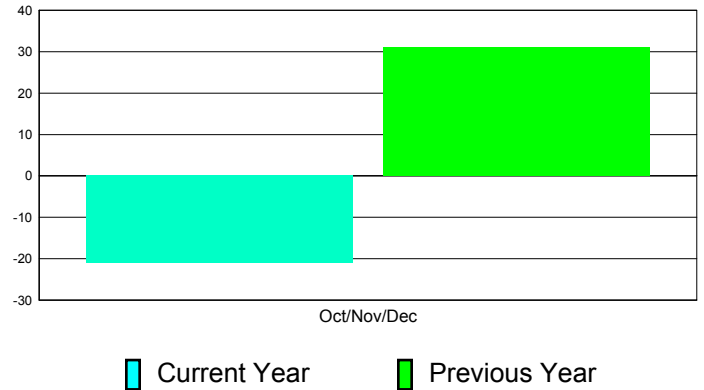

Comparison of Membership Gain/Loss

Current Year Compared to the Previous Year