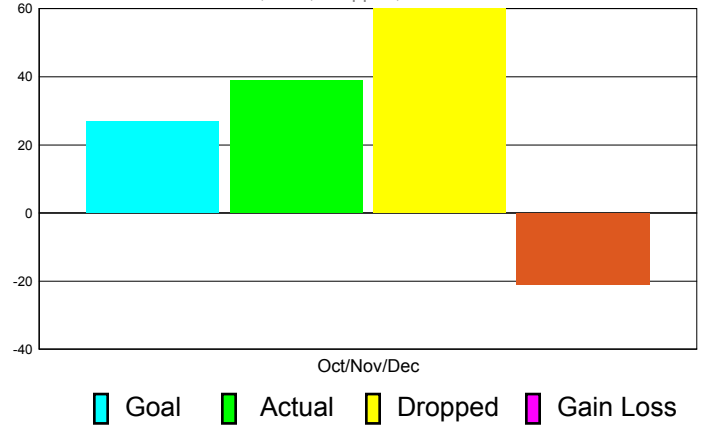

Membership Results 2011-2012

Goal, New, Dropped, Gain/Loss