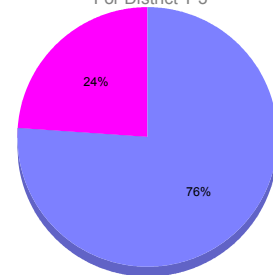

Goal, New, Dropped, Gain/Loss

Comparison of Membership Gain/Loss

Current Year Compared to the Previous Year

Gender Comparison 2010-2011

For District T 3

Oct/Nov/Dec

■ Male ■ Female